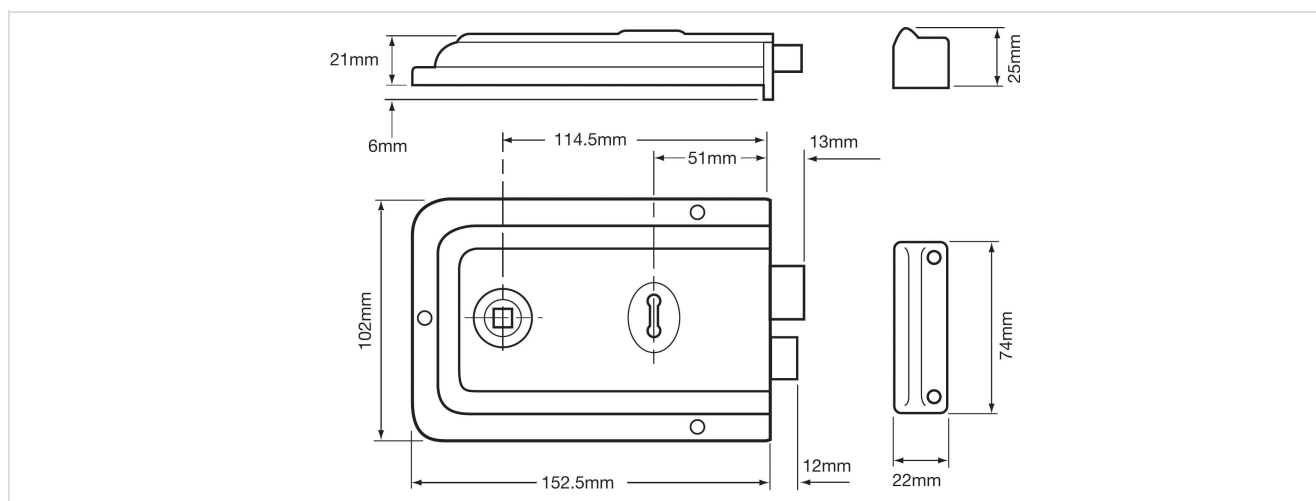

Technical Design: